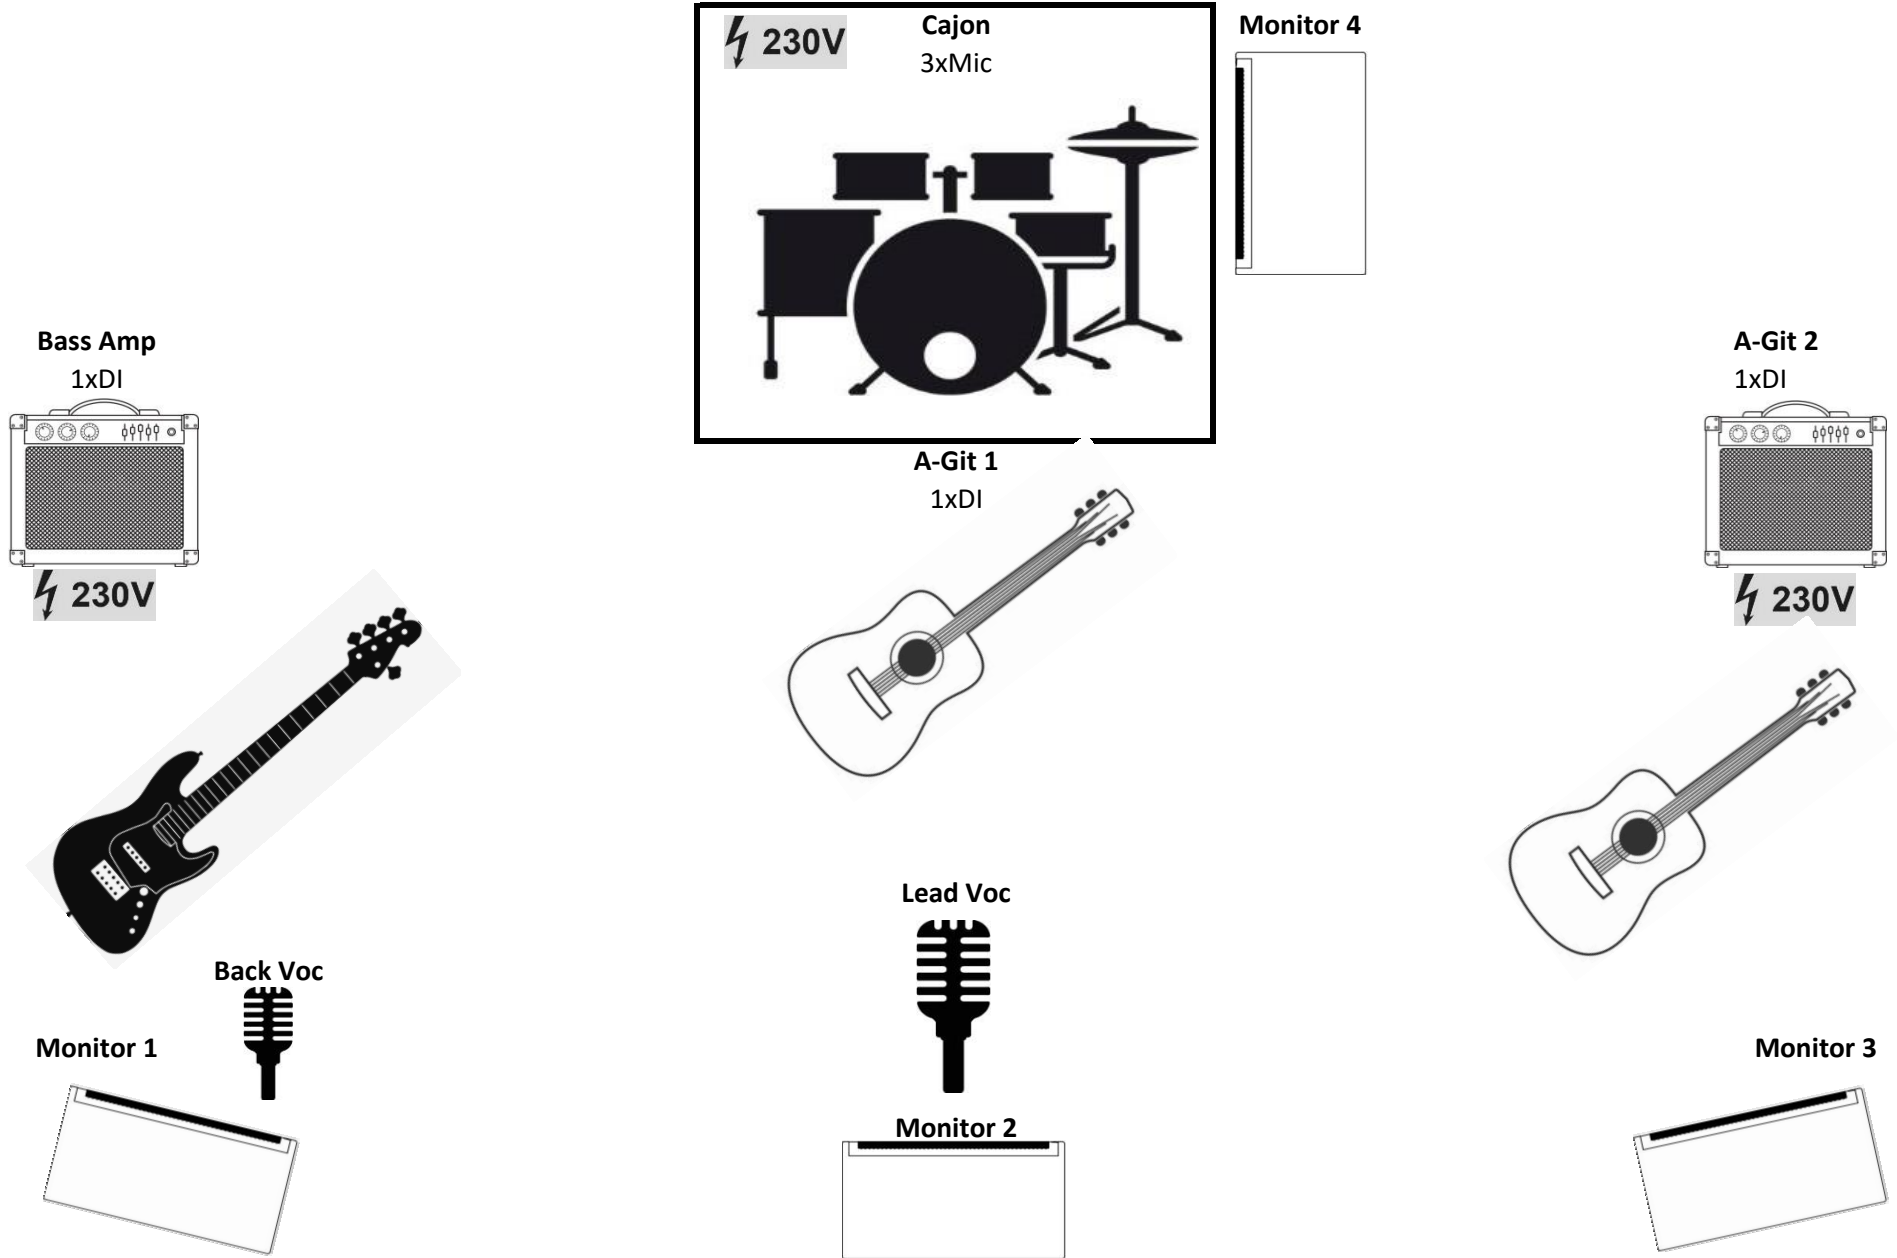

Stage Rider BITTERSTOFF

Stage Rider BITTERSTOFF

Kanäle

1	Bass Drum	Shure Beta 52A odg
2	Snare Top	Shure SM57 odg
3	Overhead Left	AKG C391B odg
4	Bass DI	DI
5	A-Guitar 1 Sue	DI
6	A-Guitar 2 Flo	DI
7	Lead Vocals	Shure SM58 odg
8	Back Vocals	Shure SM58 odg