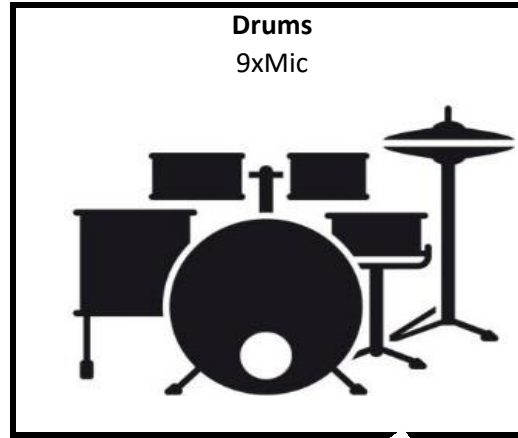

Stage Rider BITTERSTOFF

Drums
9xMic

⚡ 230V

Acoustic Git.
1xDI

Backing Tracks
7 x DI

⚡ 230V

Bass Amp
2xDI

⚡ 230V

Git. Amp
1xMic

⚡ 230V

Back Voc

Lead Voc

⚡ 230V

Stage Rider BITTERSTOFF

Kanäle

1	Bass Drum	Shure Beta 52A odg
2	Snare Top	Shure SM57 odg
3	Snare Bot.	Shure SM57 odg
4	Hi Hat	AKG C391B odg
5	Tom High	Sennheiser e604 odg
6	Tom Mid	Sennheiser e604 odg
7	Tom Low	Sennheiser e604 odg
8	Overhead Left	AKG C391B odg
9	Overhead Right	AKG C391B odg
10	Bass DI	DI
11	Bass Preamp	DI
12	E-Guitar	Shure SM57 odg
13	A-Guitar	DI
14	Lead Vocals	Shure SM58 odg
15	Back Vocals	Shure SM58 odg
16	Backing Track Guitar Left	DI
17	Backing Track Guitar Right	DI
18	Backing Track Synt/Loop Left	DI
19	Backing Track Synt/Loop Right	DI
20	Backing Track Vocals Left	DI
21	Backing Track Vocals Right	DI
22	Backing Track Klick	DI